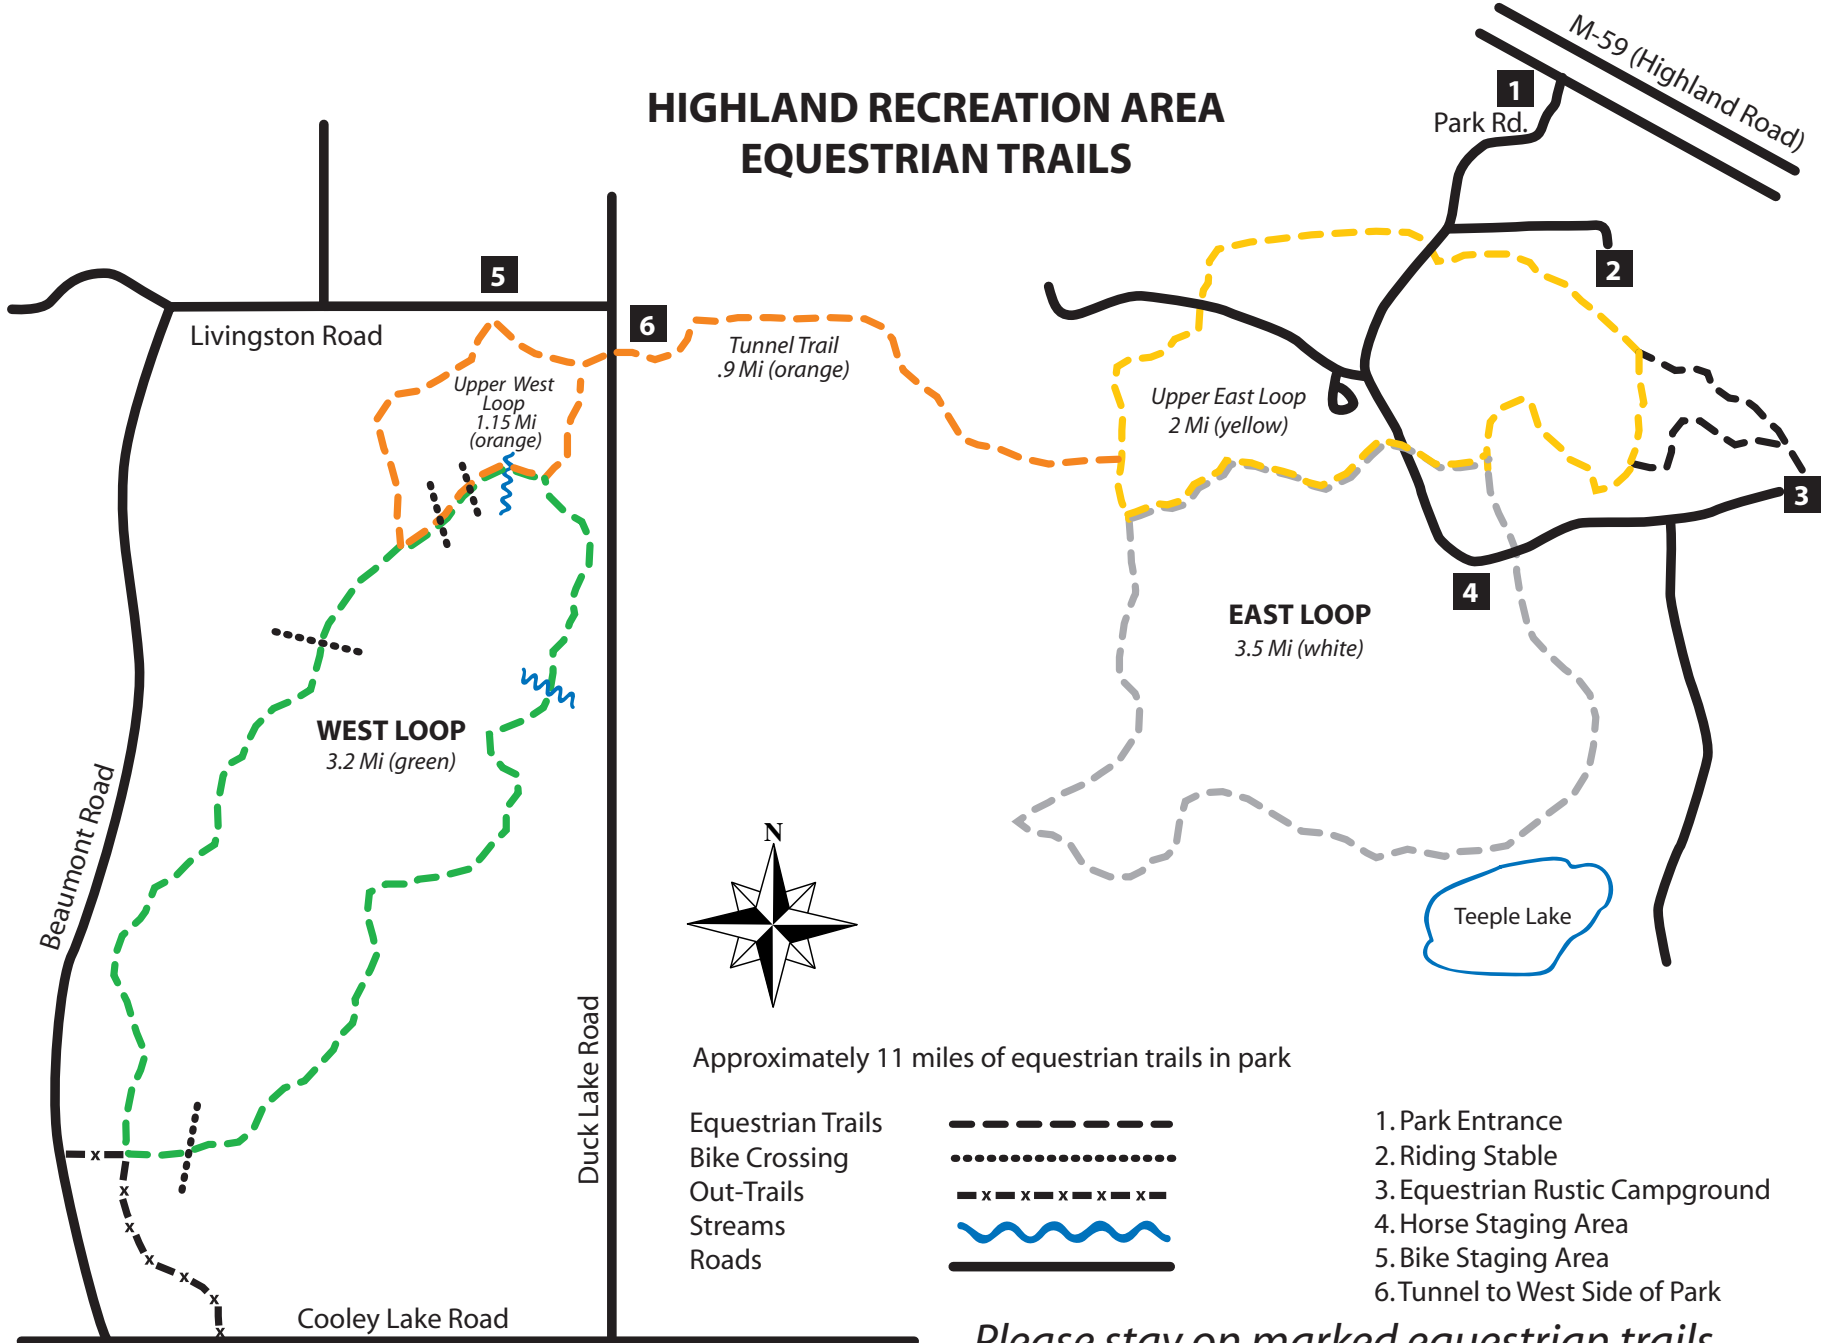

HIGHLAND RECREATION AREA EQUESTRIAN TRAILS

Approximately 11 miles of equestrian trails in park

- Equestrian Trails 
- Bike Crossing 
- Out-Trails 
- Streams 
- Roads 

1. Park Entrance
2. Riding Stable
3. Equestrian Rustic Campground
4. Horse Staging Area
5. Bike Staging Area
6. Tunnel to West Side of Park

Please stay on marked equestrian trails